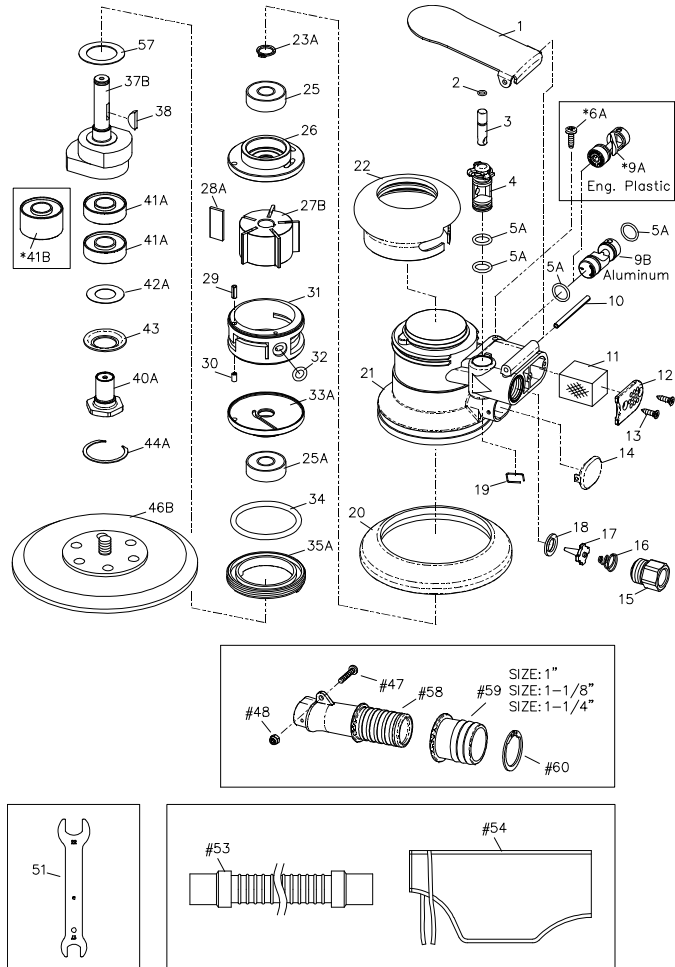

Random Orbital Palm Sander

WS-101

PARTS LIST

No.	Part No.	Description	NT/PCS	Q'ty
1	310106000	Valve Lever	48	1
2	718004500	O-Ring	3.2	1
3	310106101	Valve Tappet	16	1
4	310106201	Regulator	28	1
5A	717010000	O-Ring	3.2	4
*6A	737030100	Screw	3.2	1
*9A	310106700	Valve (Eng. Plastic)	28	1
9B	310106710	Valve (Aluminum)	52	1
10	700030420	Spring Pin	8	1
11	310107000	Muffler	9.6	1
12	310106901	Muffle Cover	16	1
13	739030120	Screw	2.4	2
14	310100801	Cap	20	1
15	310106600	Hose Fitting	32	1
16	310106500	Spring	8	1
17	310106400	Throttle Valve	22.4	1
18	310106300	Valve Seat	8	1
19	310107100	Snap Ring	4	1
20	310100500	Skirt	48	1
21	310100100	Motor Housing	160	1
22	310100200	Housing Cover	56	1
23A	731010000	Snap Ring	8	1
25	705600020	Ball Bearing	32	1
25A	705600120	Ball Bearing	32	1
26	310104100	Upper End Plate	88	1
27B	310104202	Rotor	132	1
28A	310104301	Blade	8	5
29	700030100	Spring Pin	3.2	1
30	700030060	Spring Pin	3.2	1
31	310104400	Cylinder	144	1
32	715007000	O-Ring	3.2	1
33A	310104501	Lower End Plate	88	1
34A	716040000	O-Ring	6.4	1
35A	310500400	Retainer Nut	48	1
37B	310104705	Shaft, 5" x 5mm	410	1